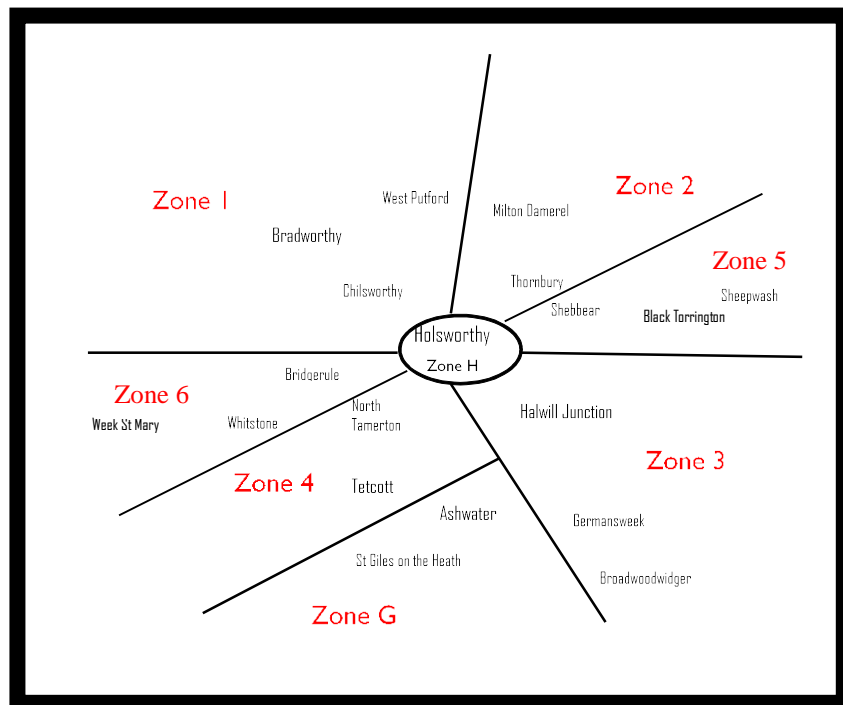

NEWSLETTER

NOVEMBER & DECEMBER 2018

Dear All,

We are glad that many of you gave us feedback after the last time table. We are pleased to say that we have acted on some of your suggestions but at the same time there are a few things which unfortunately we are unable to change, particularly the way the timetable works. We are afraid that not every area can have the trips on the day which would suit them the best, it is physically impossible to design a timetable that way. We hope you understand.